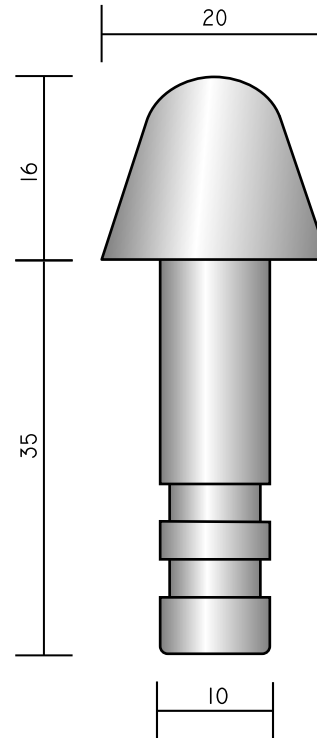

MRC-SS-SD-07