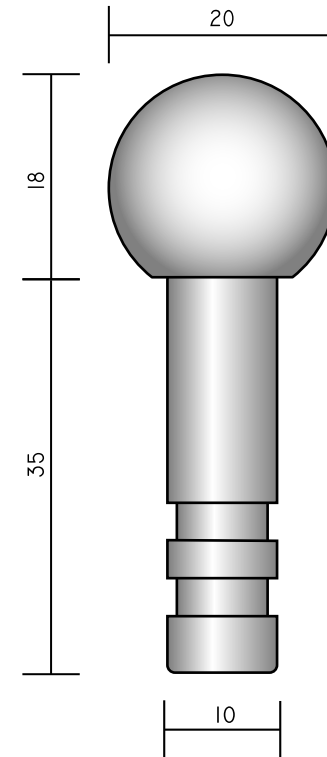

MRC-SS-SD-08