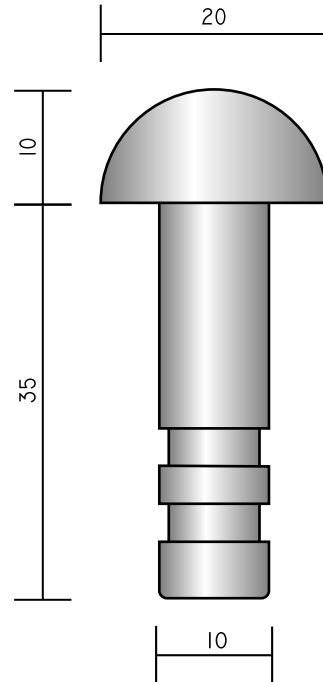

MRC-SS-SD-06