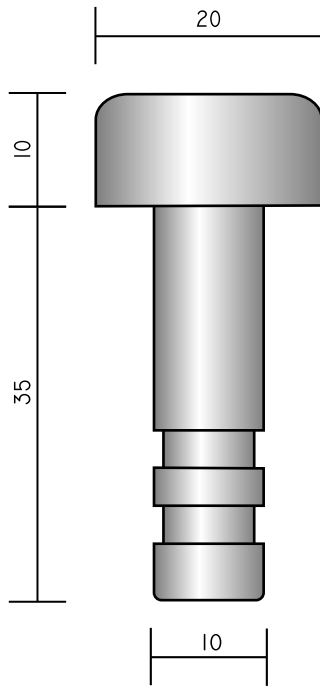

Mobility Research Centre Ltd
P.O. Box 9518, Newmarket
Auckland, New Zealand
Phone +64 9 520 4953
Fax +64 9 520 5471
www.mobilityresearch.co.nz

MRC SKATEBOARD DETERRENTS

316 Marine Grade Stainless Steel

Drill & Epoxy Fixing